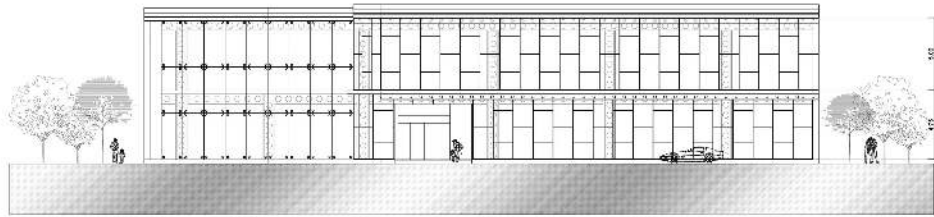

Architect Mario Kleff designed Erawadee No2

Erawadee No2 is a drug store located in Pattaya 102/35 Na Chom Thian, Sattahip District, Chon Buri 20250

SCOPE OF SERVICES

Showroom & Sales Office

- Master Plan & Design Development
- Architectural Design Drawings
- Civil Engineering Drawings
- Structural Engineering Drawings
- MEP Engineering Drawings
- Interior Design Drawings
- Architectural Scale Model
- Construction Consulting
- Construction Of The Building

แปลนพื้นที่ ชั้น Ground Floor
1:100